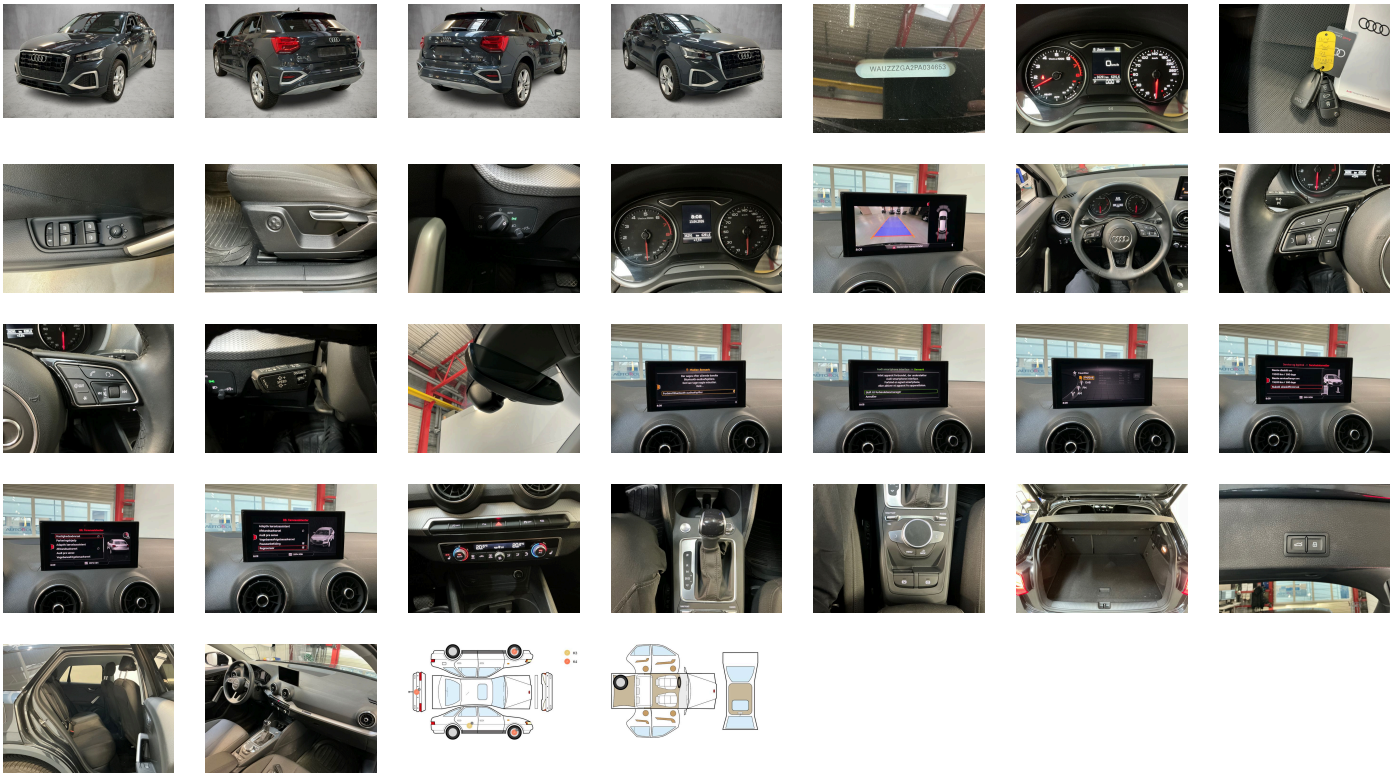

PICTURES

Picture viewer: <https://fm.bilsalg.dk/business/picturebrowser?t=full&guid=8d158549-fd41-47af-8d64-6246412a8afe&carid=20218542>