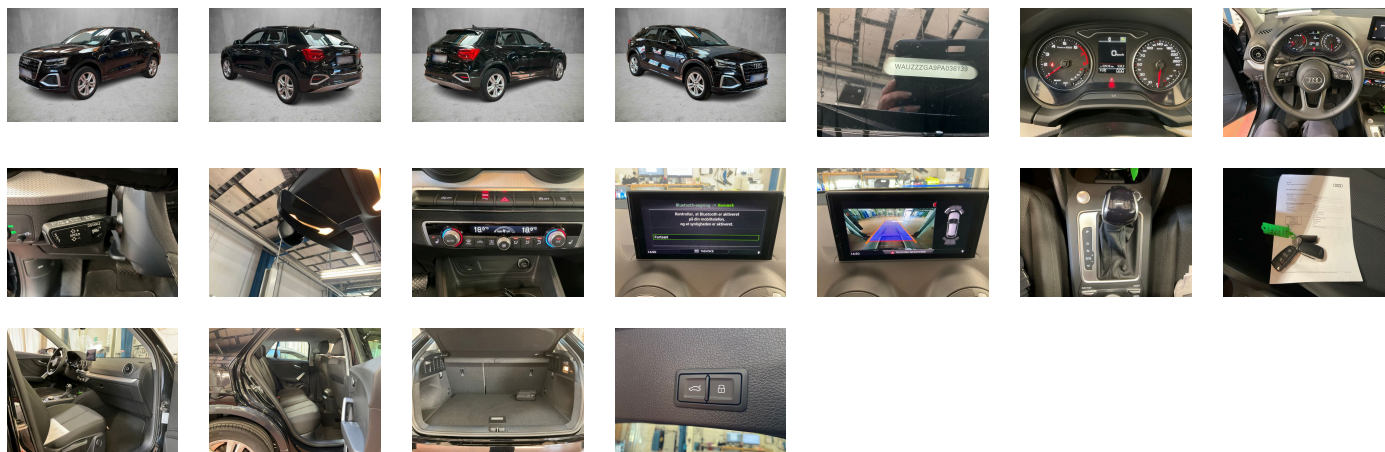

PICTURES

Picture viewer: <https://fm.bilsalg.dk/business/picturebrowser?t=full&guid=b8f5538b-49cb-465d-b508-21056c97a030&carid=20218533>