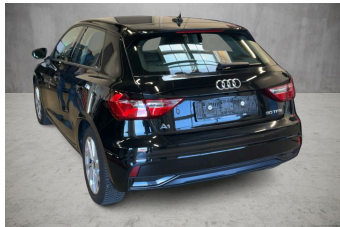

VEHICLE DESCRIPTION - Audi A1 Advanced 1.0 30 TFSI

First registration date:
4/2023

VIN:
WAUZZZGB8PR047160

Colour:
Black Metallic Normal gloss

Mileage (km):
44.939

Gear:
Manual (6 Gears)

Fuel type:
Gasoline

Body type:
Hatchback

Number of doors:
5

Drive type:
FWD

Model year:
2018

Engine power:
81 kW

Number of seats:
5

Engine size (cc):
999

Interior:
Black Fabric

VEHICLE DETAILS