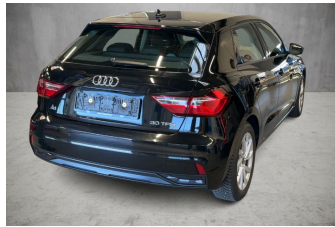

VEHICLE DESCRIPTION - Audi A1 Advanced 1.0 30 TFSI

First registration date:
4/2023

VIN:
WAUZZZGB8PR047160

Colour:
Black Metallic Normal gloss

Mileage (km):
44.939

Gear:
Manual (6 Gears)

Fuel type:
Gasoline

Body type:
Hatchback

Number of doors:
5

Drive type:
FWD

Model year:
2018

Engine power:
81 kW

Number of seats:
5

Engine size (cc):
999

Interior:
Black Fabric

VEHICLE DETAILS