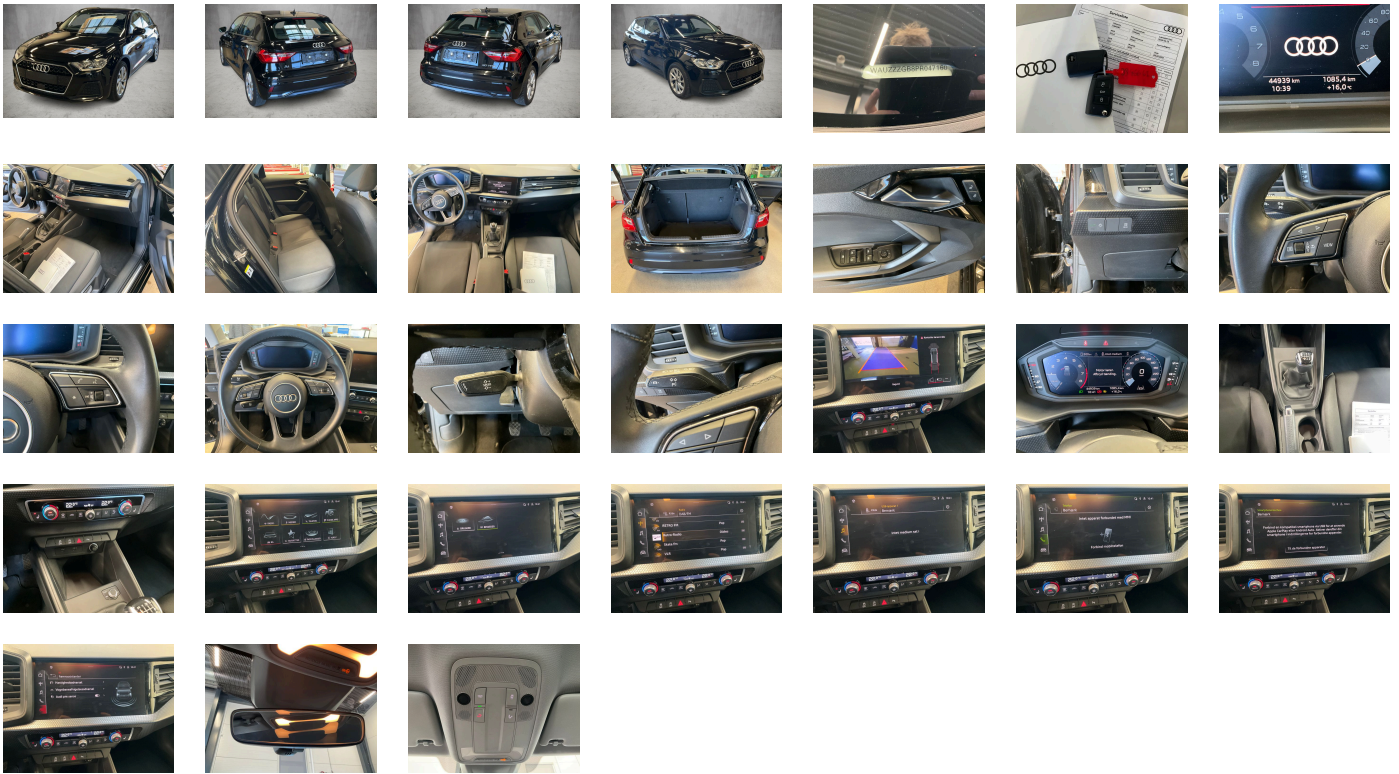

PICTURES

Picture viewer: <https://fm.bilsalg.dk/business/picturebrowser?t=full&guid=c5a1f7df-a4d7-4f98-bff9-654f8f1bf11d&carid=20218489>

OVERVIEW OF DAMAGES AND SHORTAGES

N°	LOCATION	TYPE	SEVERITY	INSURANCE	NOTES	DAMAGE GROUP
1	Front Windscreen 	Stone Chips	C5		Reporting needed	
2	L. Front Rim 	Scratch	C4		Reporting needed	
3	L. Front Rim	Scratch	C4		Reporting done	
4	Front Bumper 	Scratch	C4		Reporting needed	
5	L. Rear Door 	Dent	C3			

Severity explanation:

C0 = No damage / C1 = Simple preparation / C2 = Minor preparation needed / C3 = Can be smart repaired / C4 = Repair/spray paint / C5 = Need replacement

ELECTRICAL AND MECHANICAL CONDITION

N°	LOCATION	TYPE	NOTES
1	Is the car drivable	Yes