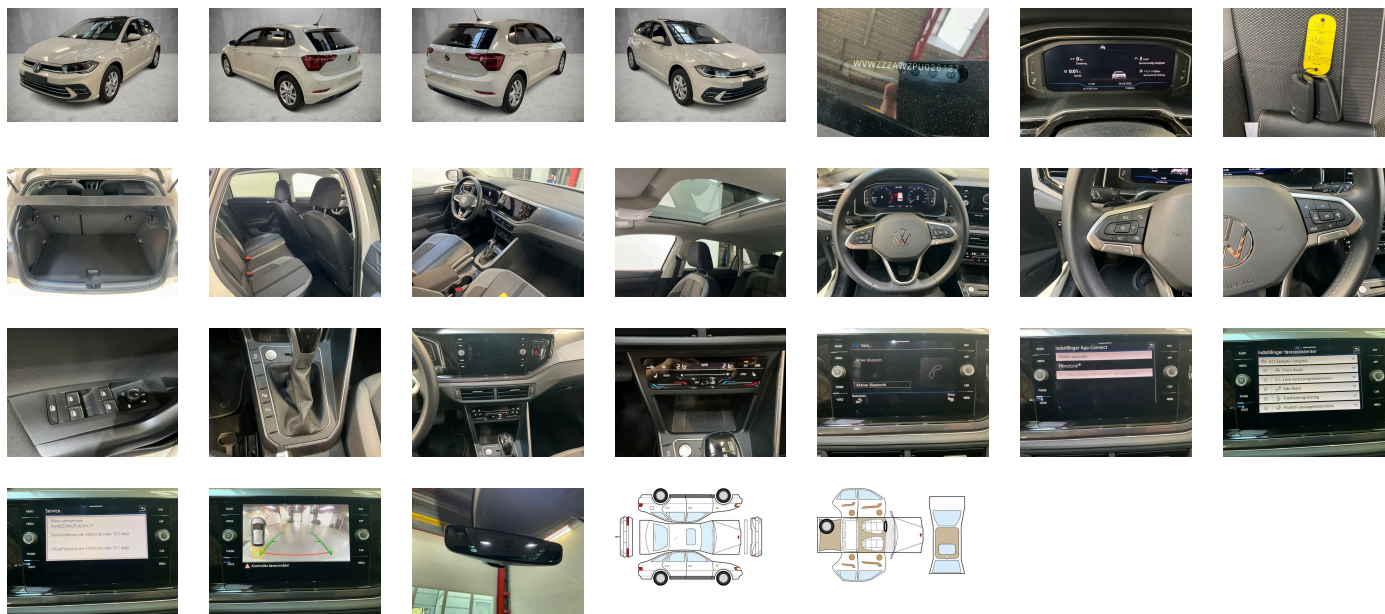

PICTURES

Picture viewer: <https://fm.bilsalg.dk/business/picturebrowser?t=full&guid=8e80bf62-82ce-4e51-9b83-a1dd3dc31644&carid=20200926>