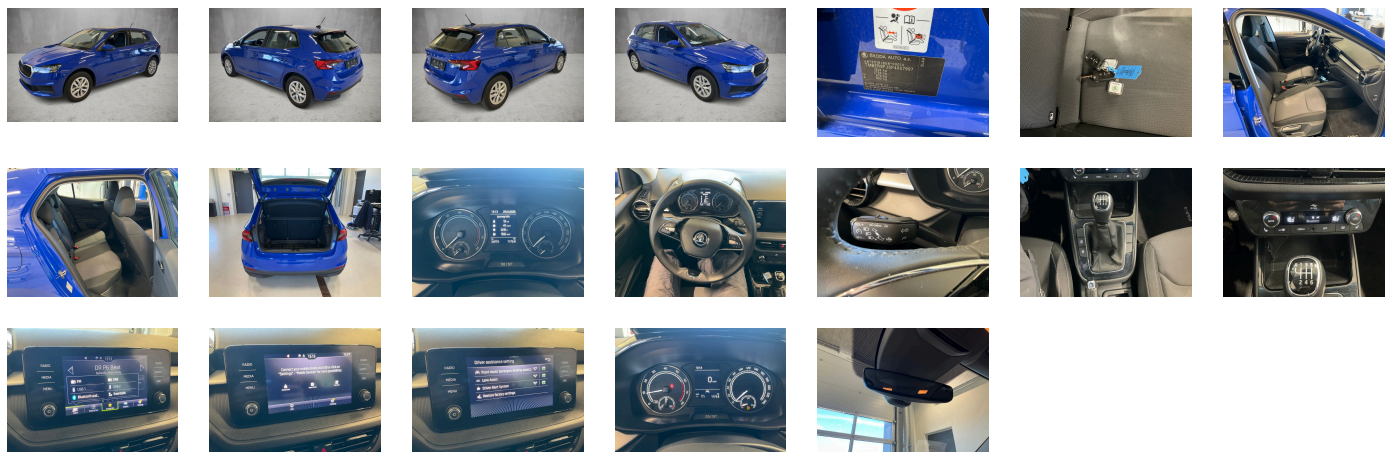

PICTURES

Picture viewer: <https://fm.bilsalg.dk/business/picturebrowser?t=full&guid=a42526b7-e672-488c-8149-c47e075e0c04&carid=20200924>