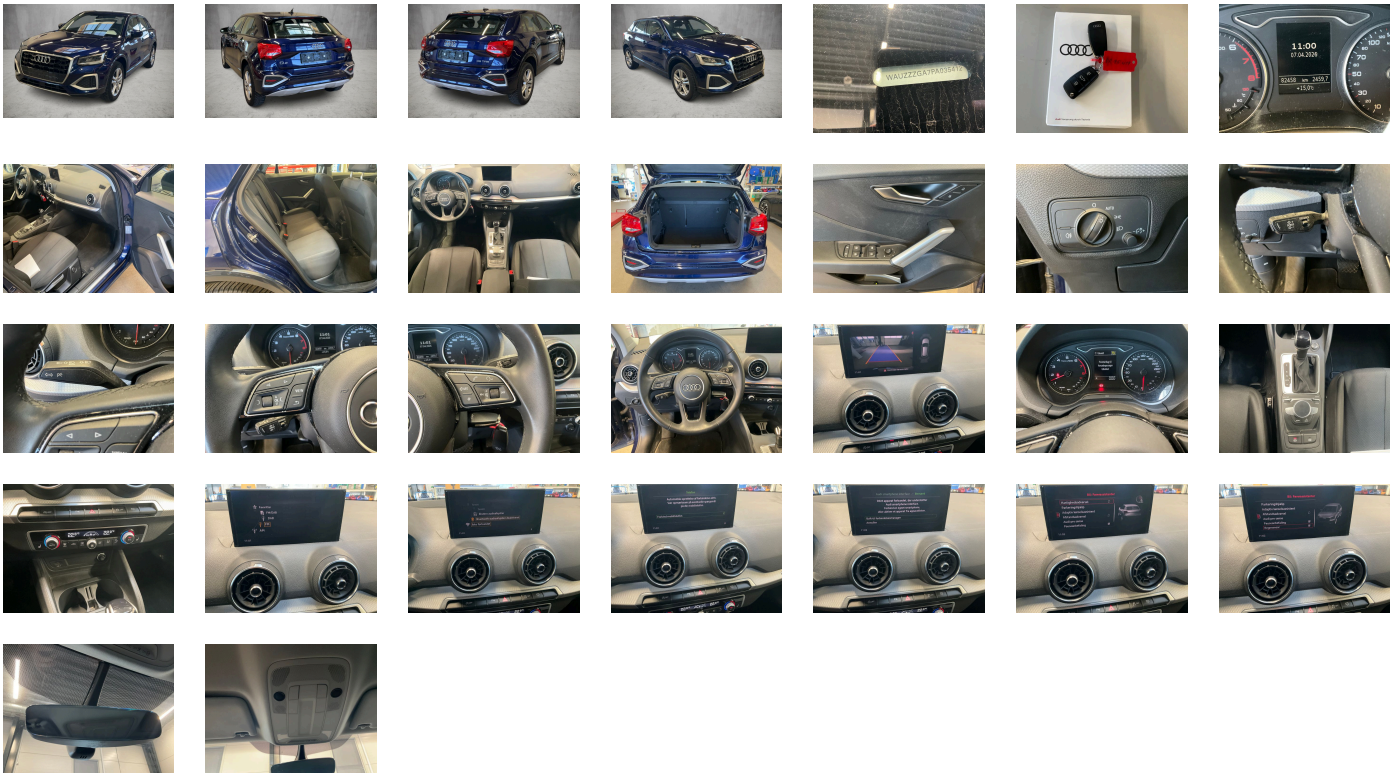

PICTURES

Picture viewer: <https://fm.bilsalg.dk/business/picturebrowser?t=full&guid=7897b2e8-162a-4d09-9904-ff706a31fcdf&carid=20129300>