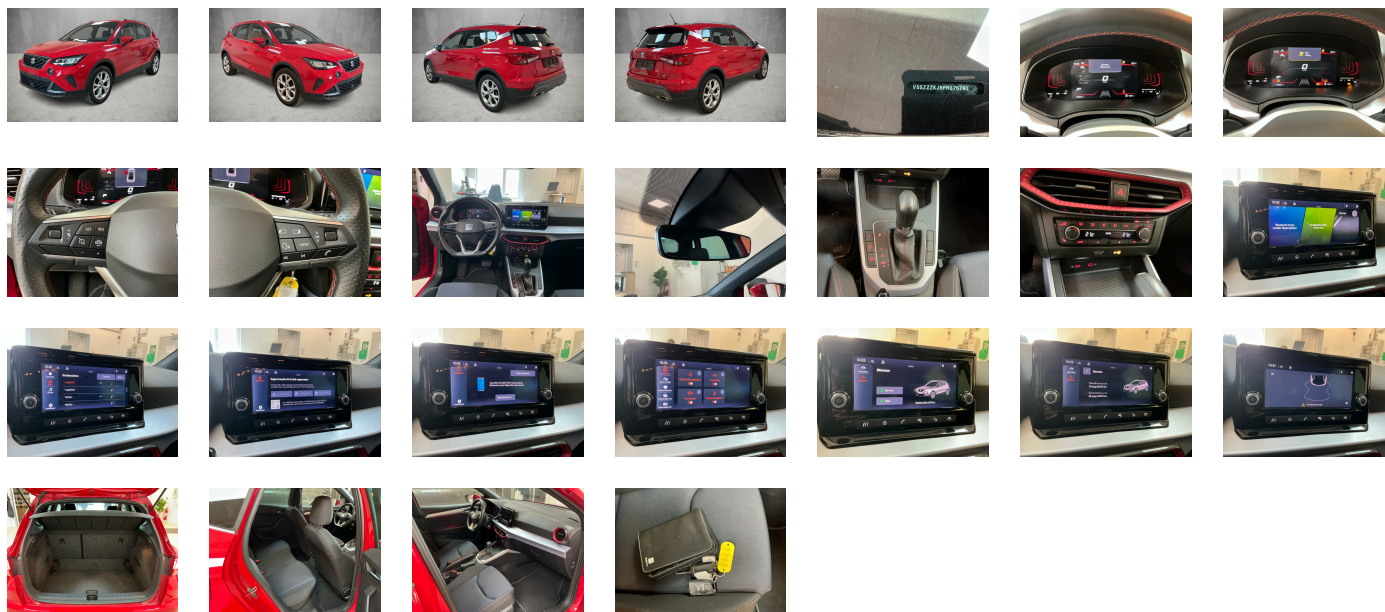

PICTURES

Picture viewer: <https://fm.bilsalg.dk/business/picturebrowser?t=full&guid=fa76cade-fa95-4e5c-a0e2-2a03d5319eb1&carid=20084825>

OVERVIEW OF DAMAGES AND SHORTAGES

N°	LOCATION	TYPE	SEVERITY	INSURANCE	NOTES	DAMAGE GROUP
1	Rear Seat	Scratch	C5		Reporting needed	
2	Floor Cover	Wear and tear	C4		Reporting needed	
3	R. Rear Door	Paint Flaking	C3			
4	Hood	Stone Chips	C3			
5	R. Front Door, Handle	Paint Flaking	C3			
6	R. Front Quarter Panel	Paint Flaking	C3			
7	L. Front Door, Handle	Scratch	C3			

Severity explanation:

C0 = No damage / C1 = Simple preparation / C2 = Minor preparation needed / C3 = Can be smart repaired / C4 = Repair/spray paint / C5 = Need replacement

ELECTRICAL AND MECHANICAL CONDITION

N°	LOCATION	TYPE	NOTES
1	Warning Indicators, Airbag	Lights	Melder fejl på airbag
2	Brakes back		Very rusty
3	Is the car drivable		Yes