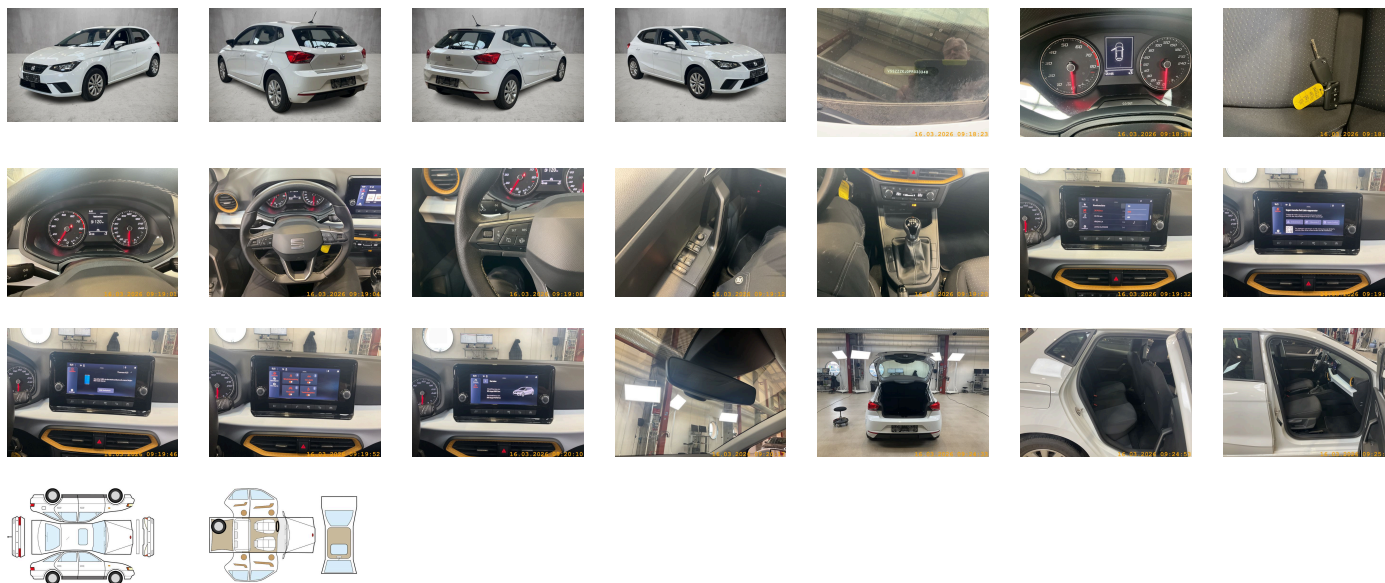

PICTURES

Picture viewer: <https://fm.bilsalg.dk/business/picturebrowser?t=full&guid=d2f930cf-0d66-429b-93d6-078ed570de92&carid=20063340>