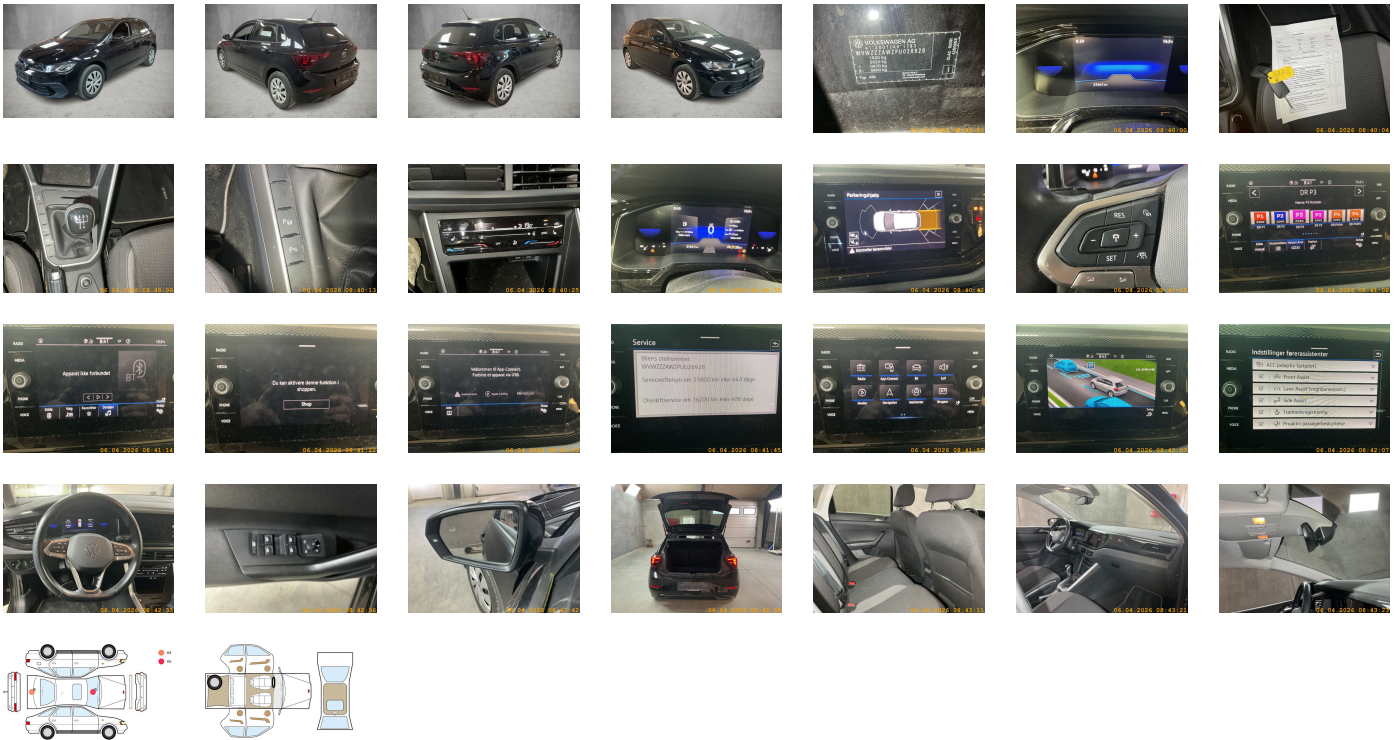

PICTURES

Picture viewer: <https://fm.bilsalg.dk/business/picturebrowser?t=full&guid=8de5cb3c-6c2b-4226-bb3f-95e7908b5e3e&carid=20012002>